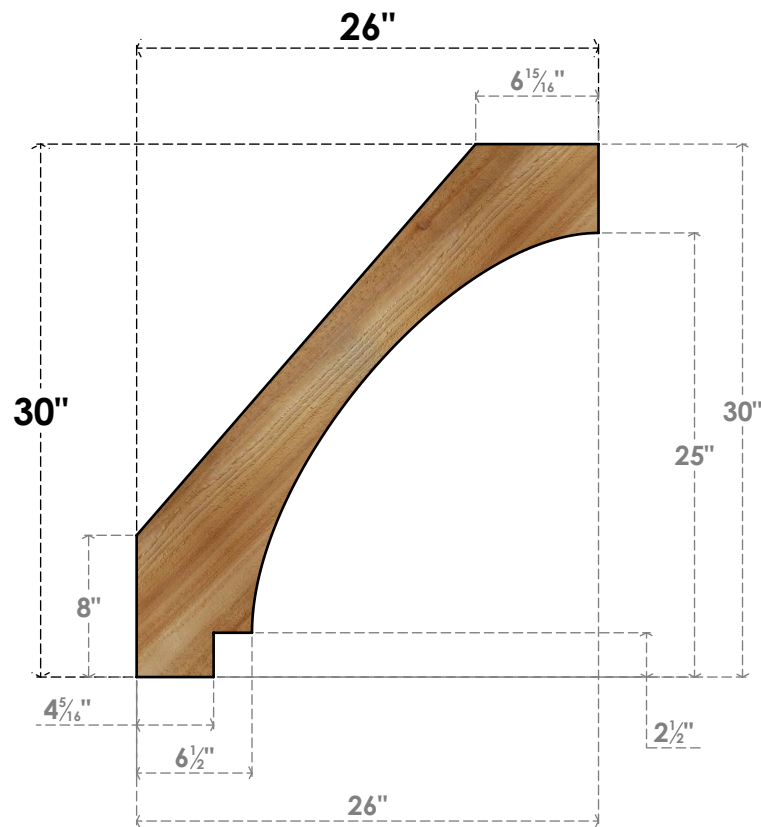

BRC04X26X30IMP00RWR

4"W X 26"D X 30"H IMPERIAL ROUGH SAWN BRACE, WESTERN RED CEDAR

SIDE

FRONT

EKENA MILLWORK
 2300 WEST MAIN ST.
 CLARKSVILLE, TX 75426
 TOLL FREE: 866-607-0453
 WWW.EKENAMILLWORK.COM

NOTES

1. INSTALLATION TO BE COMPLETED IN ACCORDANCE WITH MANUFACTURER'S SPECIFICATIONS.
2. DRAWING MAY NOT BE TO SCALE
3. THIS DRAWING IS INTENDED FOR DESIGN AND PLANNING PURPOSES ONLY.
4. ALL INFORMATION CONTAINED HEREIN WAS CURRENT AT THE TIME OF DEVELOPMENT BUT MUST BE REVIEWED AND APPROVED BY THE PRODUCT MANUFACTURER TO BE CONSIDERED ACCURATE.
5. PRODUCTS ARE NOT KILN DRIED. THIS ITEM IS UNIQUE AND WILL CONTAIN THE NATURAL VARIATIONS THAT THE WOOD SPECIES OFFERS. THIS MAY RESULT IN VARIATIONS UP TO 1/4"