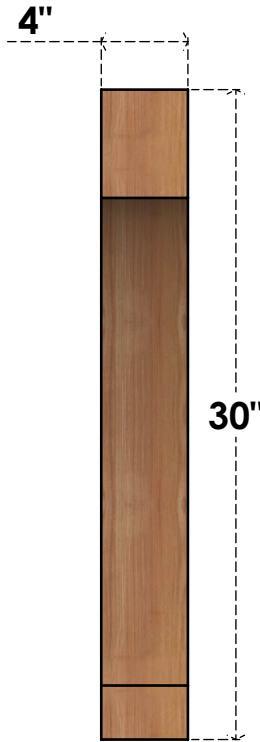

BRC04X26X30IMP00RWR

4"W X 26"D X 30"H IMPERIAL ROUGH SAWN BRACE, WESTERN RED CEDAR

SIDE

FRONT

EKENA MILLWORK
 2300 WEST MAIN ST.
 CLARKSVILLE, TX 75426
 TOLL FREE: 866-607-0453
 WWW.EKENAMILLWORK.COM

NOTES

1. INSTALLATION TO BE COMPLETED IN ACCORDANCE WITH MANUFACTURER'S SPECIFICATIONS.
2. DRAWING MAY NOT BE TO SCALE
3. THIS DRAWING IS INTENDED FOR DESIGN AND PLANNING PURPOSES ONLY.
4. ALL INFORMATION CONTAINED HEREIN WAS CURRENT AT THE TIME OF DEVELOPMENT BUT MUST BE REVIEWED AND APPROVED BY THE PRODUCT MANUFACTURER TO BE CONSIDERED ACCURATE.
5. PRODUCTS ARE NOT KILN DRIED. THIS ITEM IS UNIQUE AND WILL CONTAIN THE NATURAL VARIATIONS THAT THE WOOD SPECIES OFFERS. THIS MAY RESULT IN VARIATIONS UP TO 1/4"